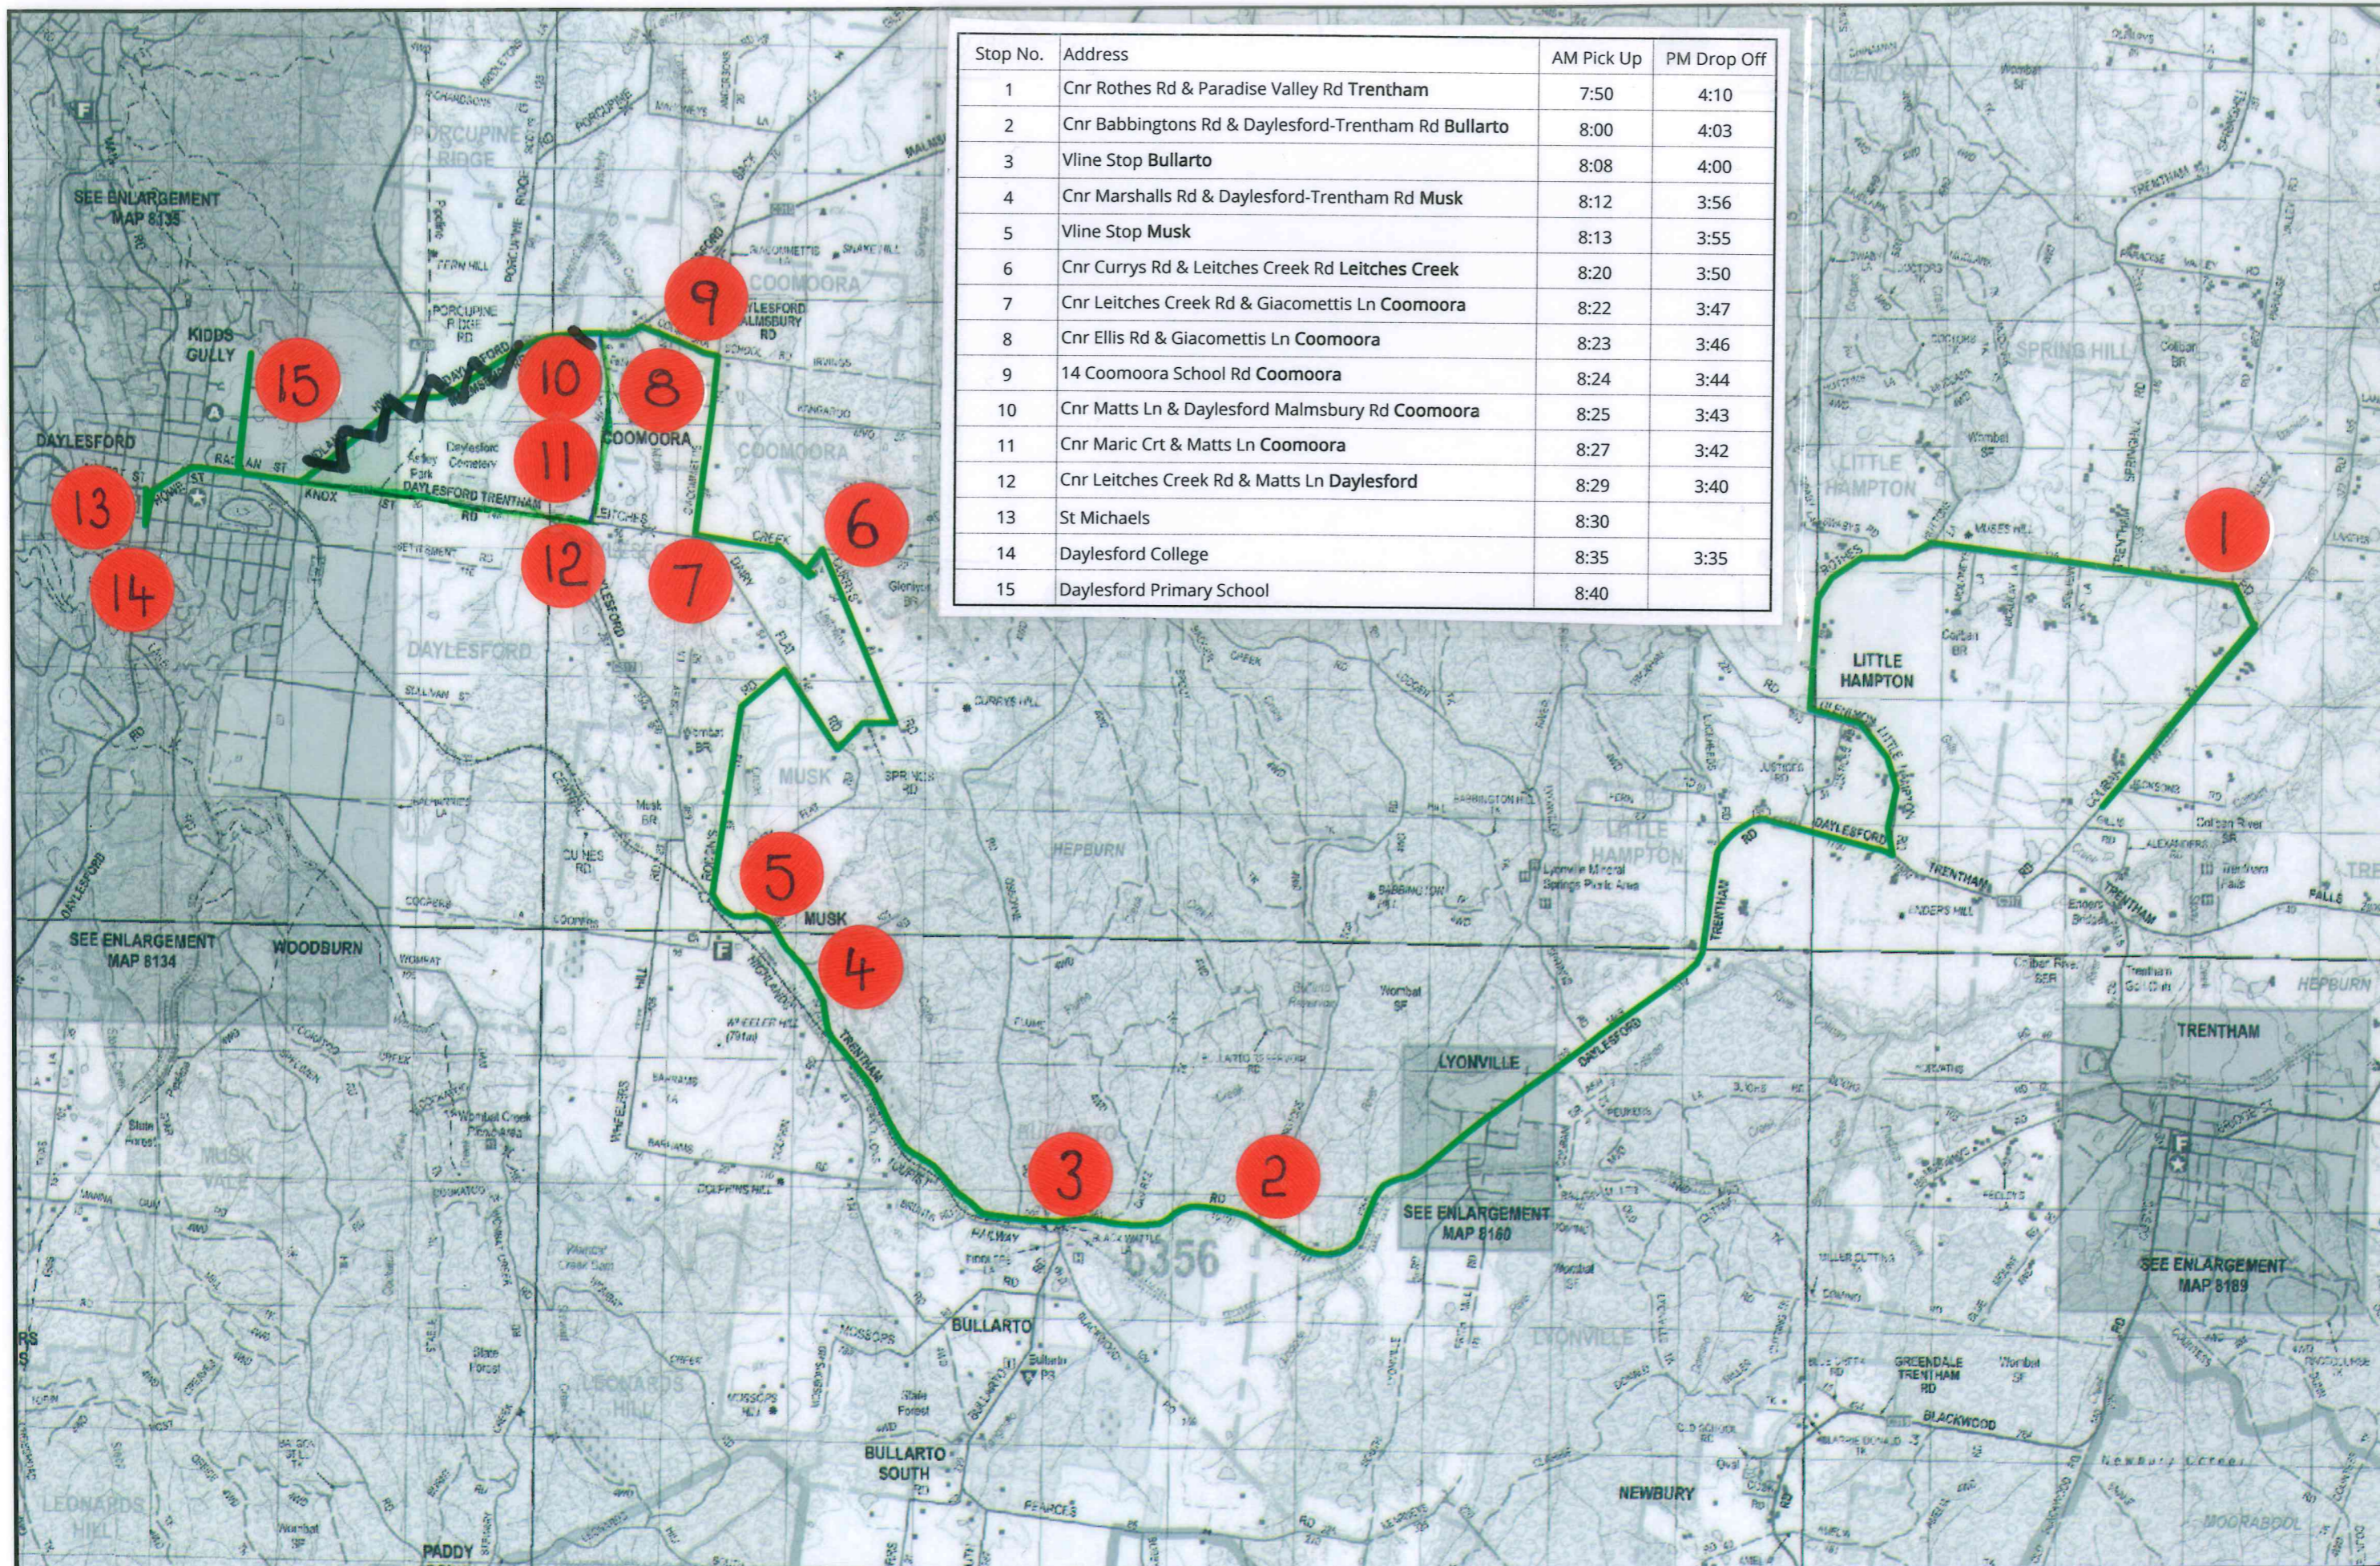

COOMOORA

Stop No.	Address	AM Pick Up	PM Drop Off
1	Cnr Rothes Rd & Paradise Valley Rd Trentham	7:50	4:10
2	Cnr Babbingtons Rd & Daylesford-Trentham Rd Bullarto	8:00	4:03
3	Vline Stop Bullarto	8:08	4:00
4	Cnr Marshalls Rd & Daylesford-Trentham Rd Musk	8:12	3:56
5	Vline Stop Musk	8:13	3:55
6	Cnr Currys Rd & Leitches Creek Rd Leitches Creek	8:20	3:50
7	Cnr Leitches Creek Rd & Giacomettis Ln Coomoora	8:22	3:47
8	Cnr Ellis Rd & Giacomettis Ln Coomoora	8:23	3:46
9	14 Coomoora School Rd Coomoora	8:24	3:44
10	Cnr Matts Ln & Daylesford Malmsbury Rd Coomoora	8:25	3:43
11	Cnr Maric Crt & Matts Ln Coomoora	8:27	3:42
12	Cnr Leitches Creek Rd & Matts Ln Daylesford	8:29	3:40
13	St Michaels	8:30	
14	Daylesford College	8:35	3:35
15	Daylesford Primary School	8:40	