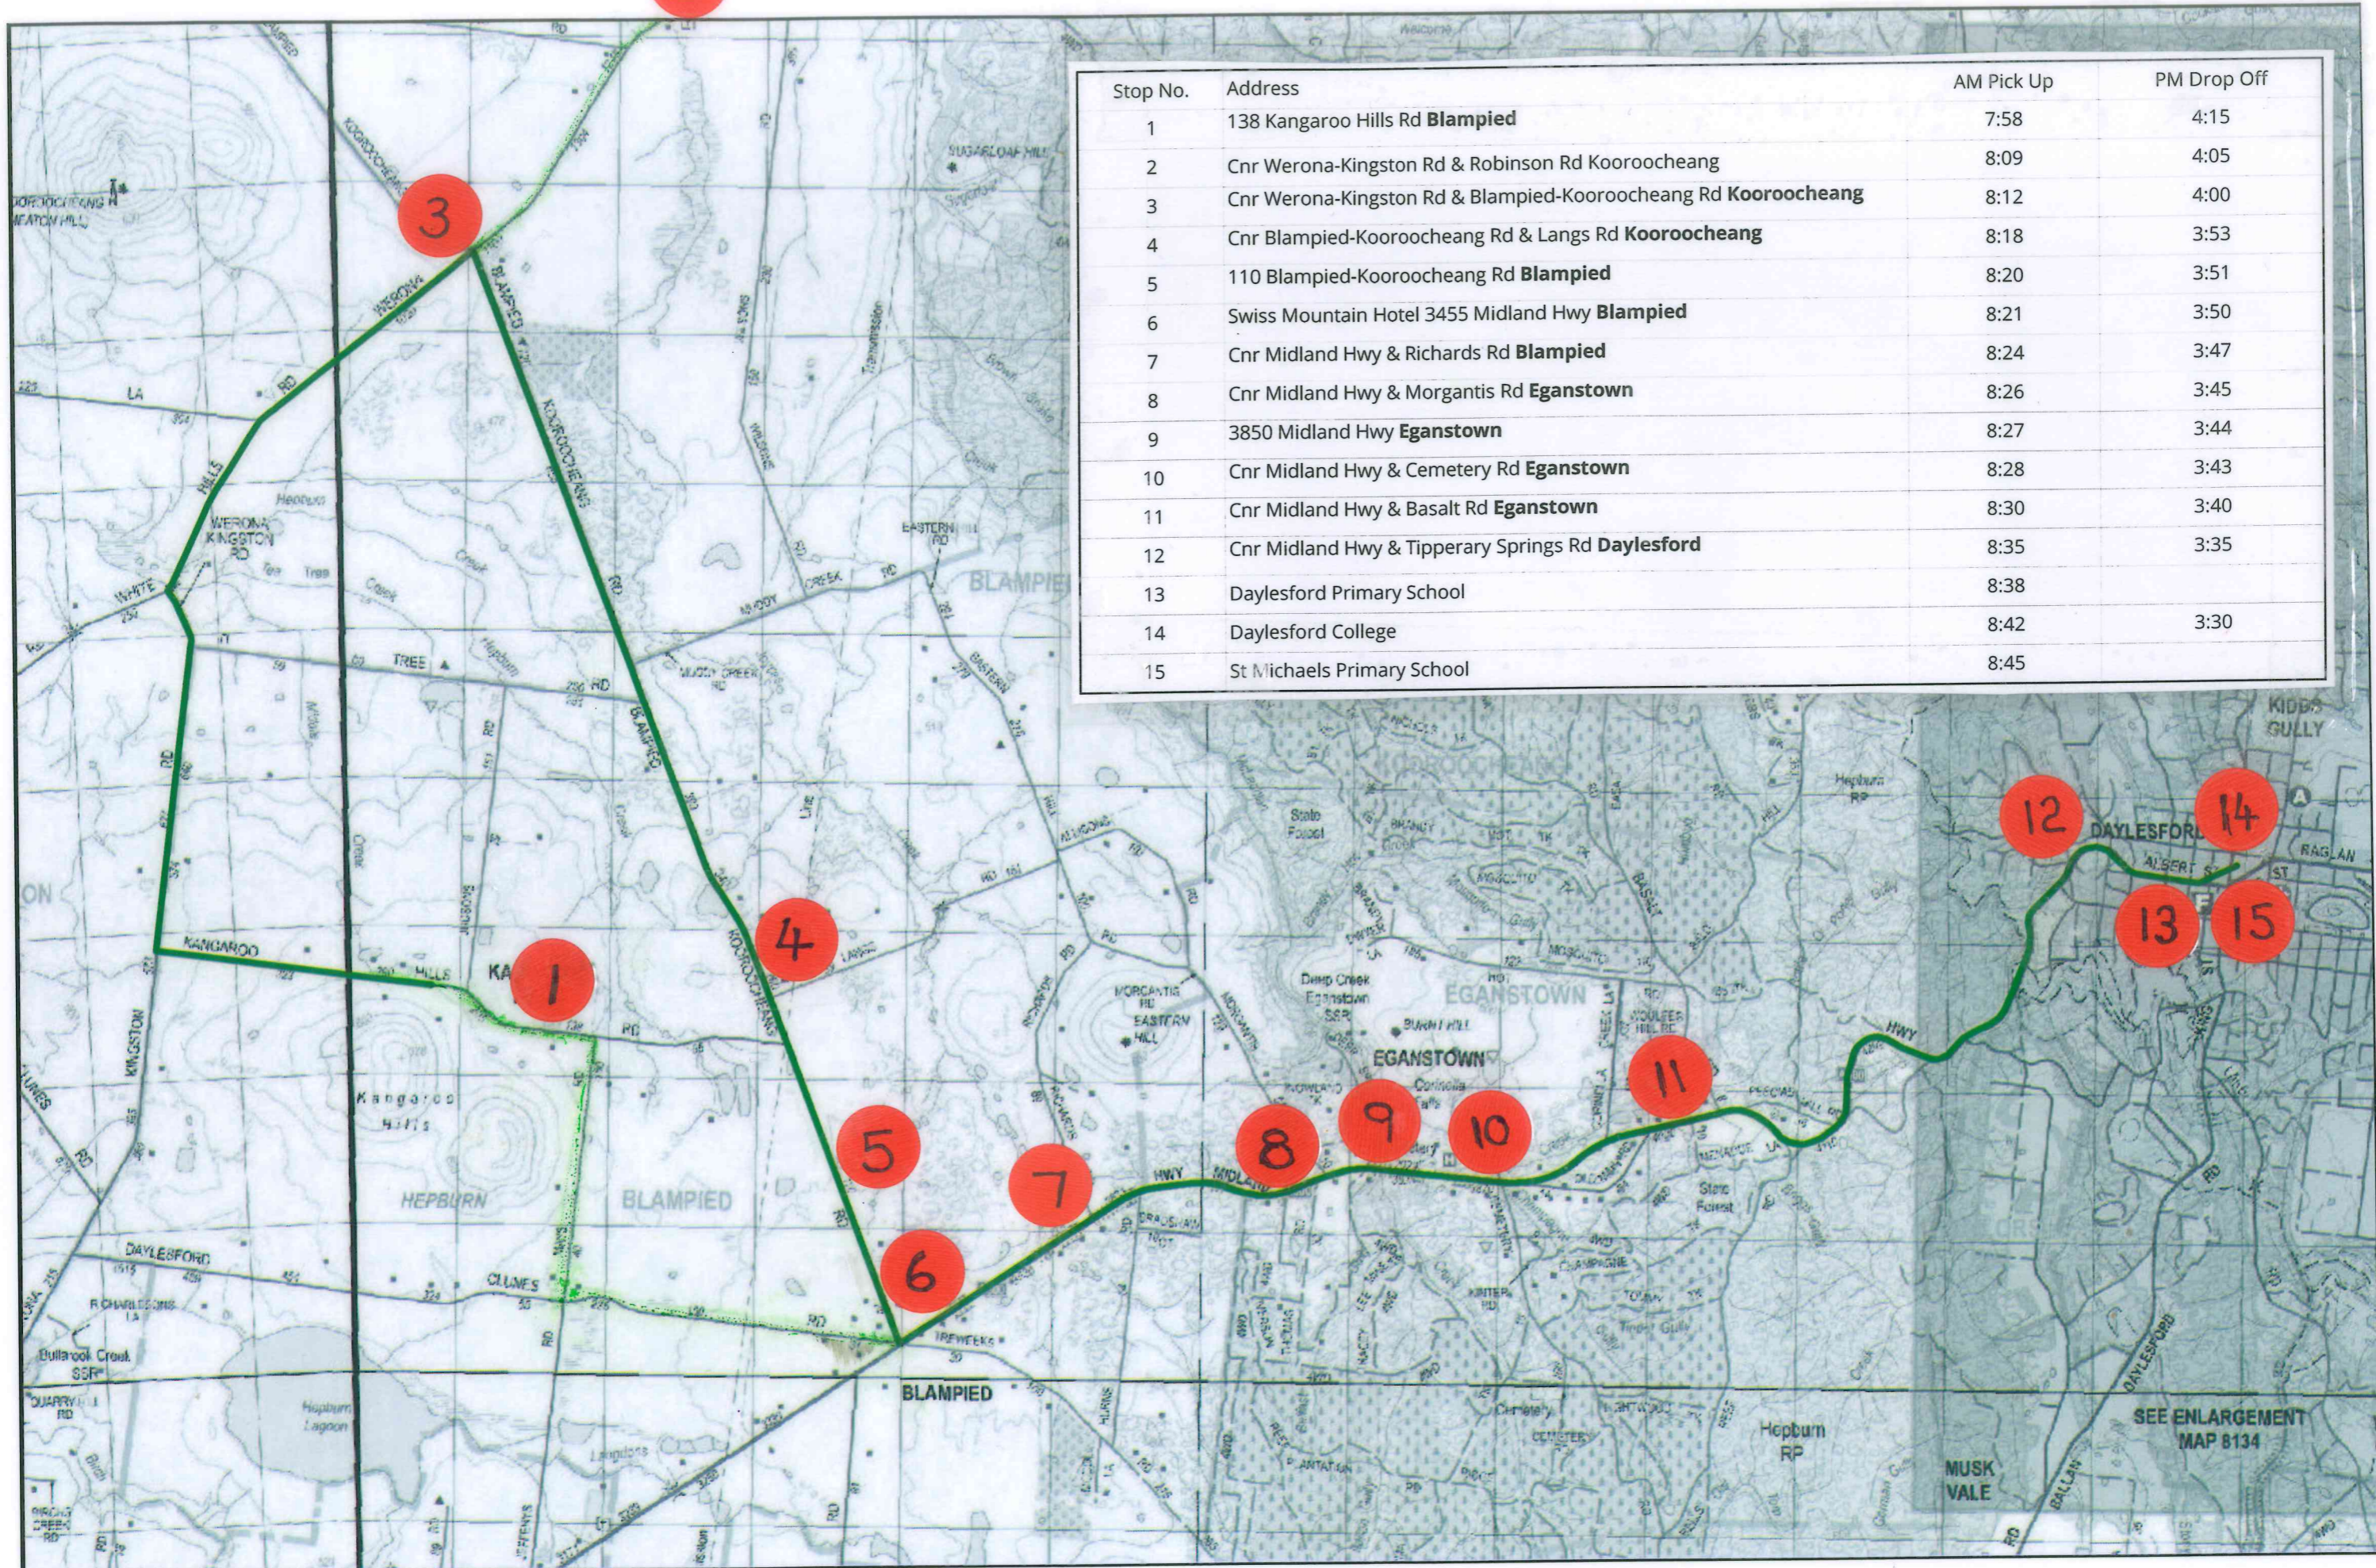

KOOROOCHEANG

Stop No.	Address	AM Pick Up	PM Drop Off
1	138 Kangaroo Hills Rd Blampied	7:58	4:15
2	Cnr Werona-Kingston Rd & Robinson Rd Kooroocheang	8:09	4:05
3	Cnr Werona-Kingston Rd & Blampied-Kooroocheang Rd Kooroocheang	8:12	4:00
4	Cnr Blampied-Kooroocheang Rd & Langs Rd Kooroocheang	8:18	3:53
5	110 Blampied-Kooroocheang Rd Blampied	8:20	3:51
6	Swiss Mountain Hotel 3455 Midland Hwy Blampied	8:21	3:50
7	Cnr Midland Hwy & Richards Rd Blampied	8:24	3:47
8	Cnr Midland Hwy & Morgantis Rd Eganstown	8:26	3:45
9	3850 Midland Hwy Eganstown	8:27	3:44
10	Cnr Midland Hwy & Cemetery Rd Eganstown	8:28	3:43
11	Cnr Midland Hwy & Basalt Rd Eganstown	8:30	3:40
12	Cnr Midland Hwy & Tipperary Springs Rd Daylesford	8:35	3:35
13	Daylesford Primary School	8:38	
14	Daylesford College	8:42	3:30
15	St Michaels Primary School	8:45	

SEE ENLARGEMENT
MAP 8134