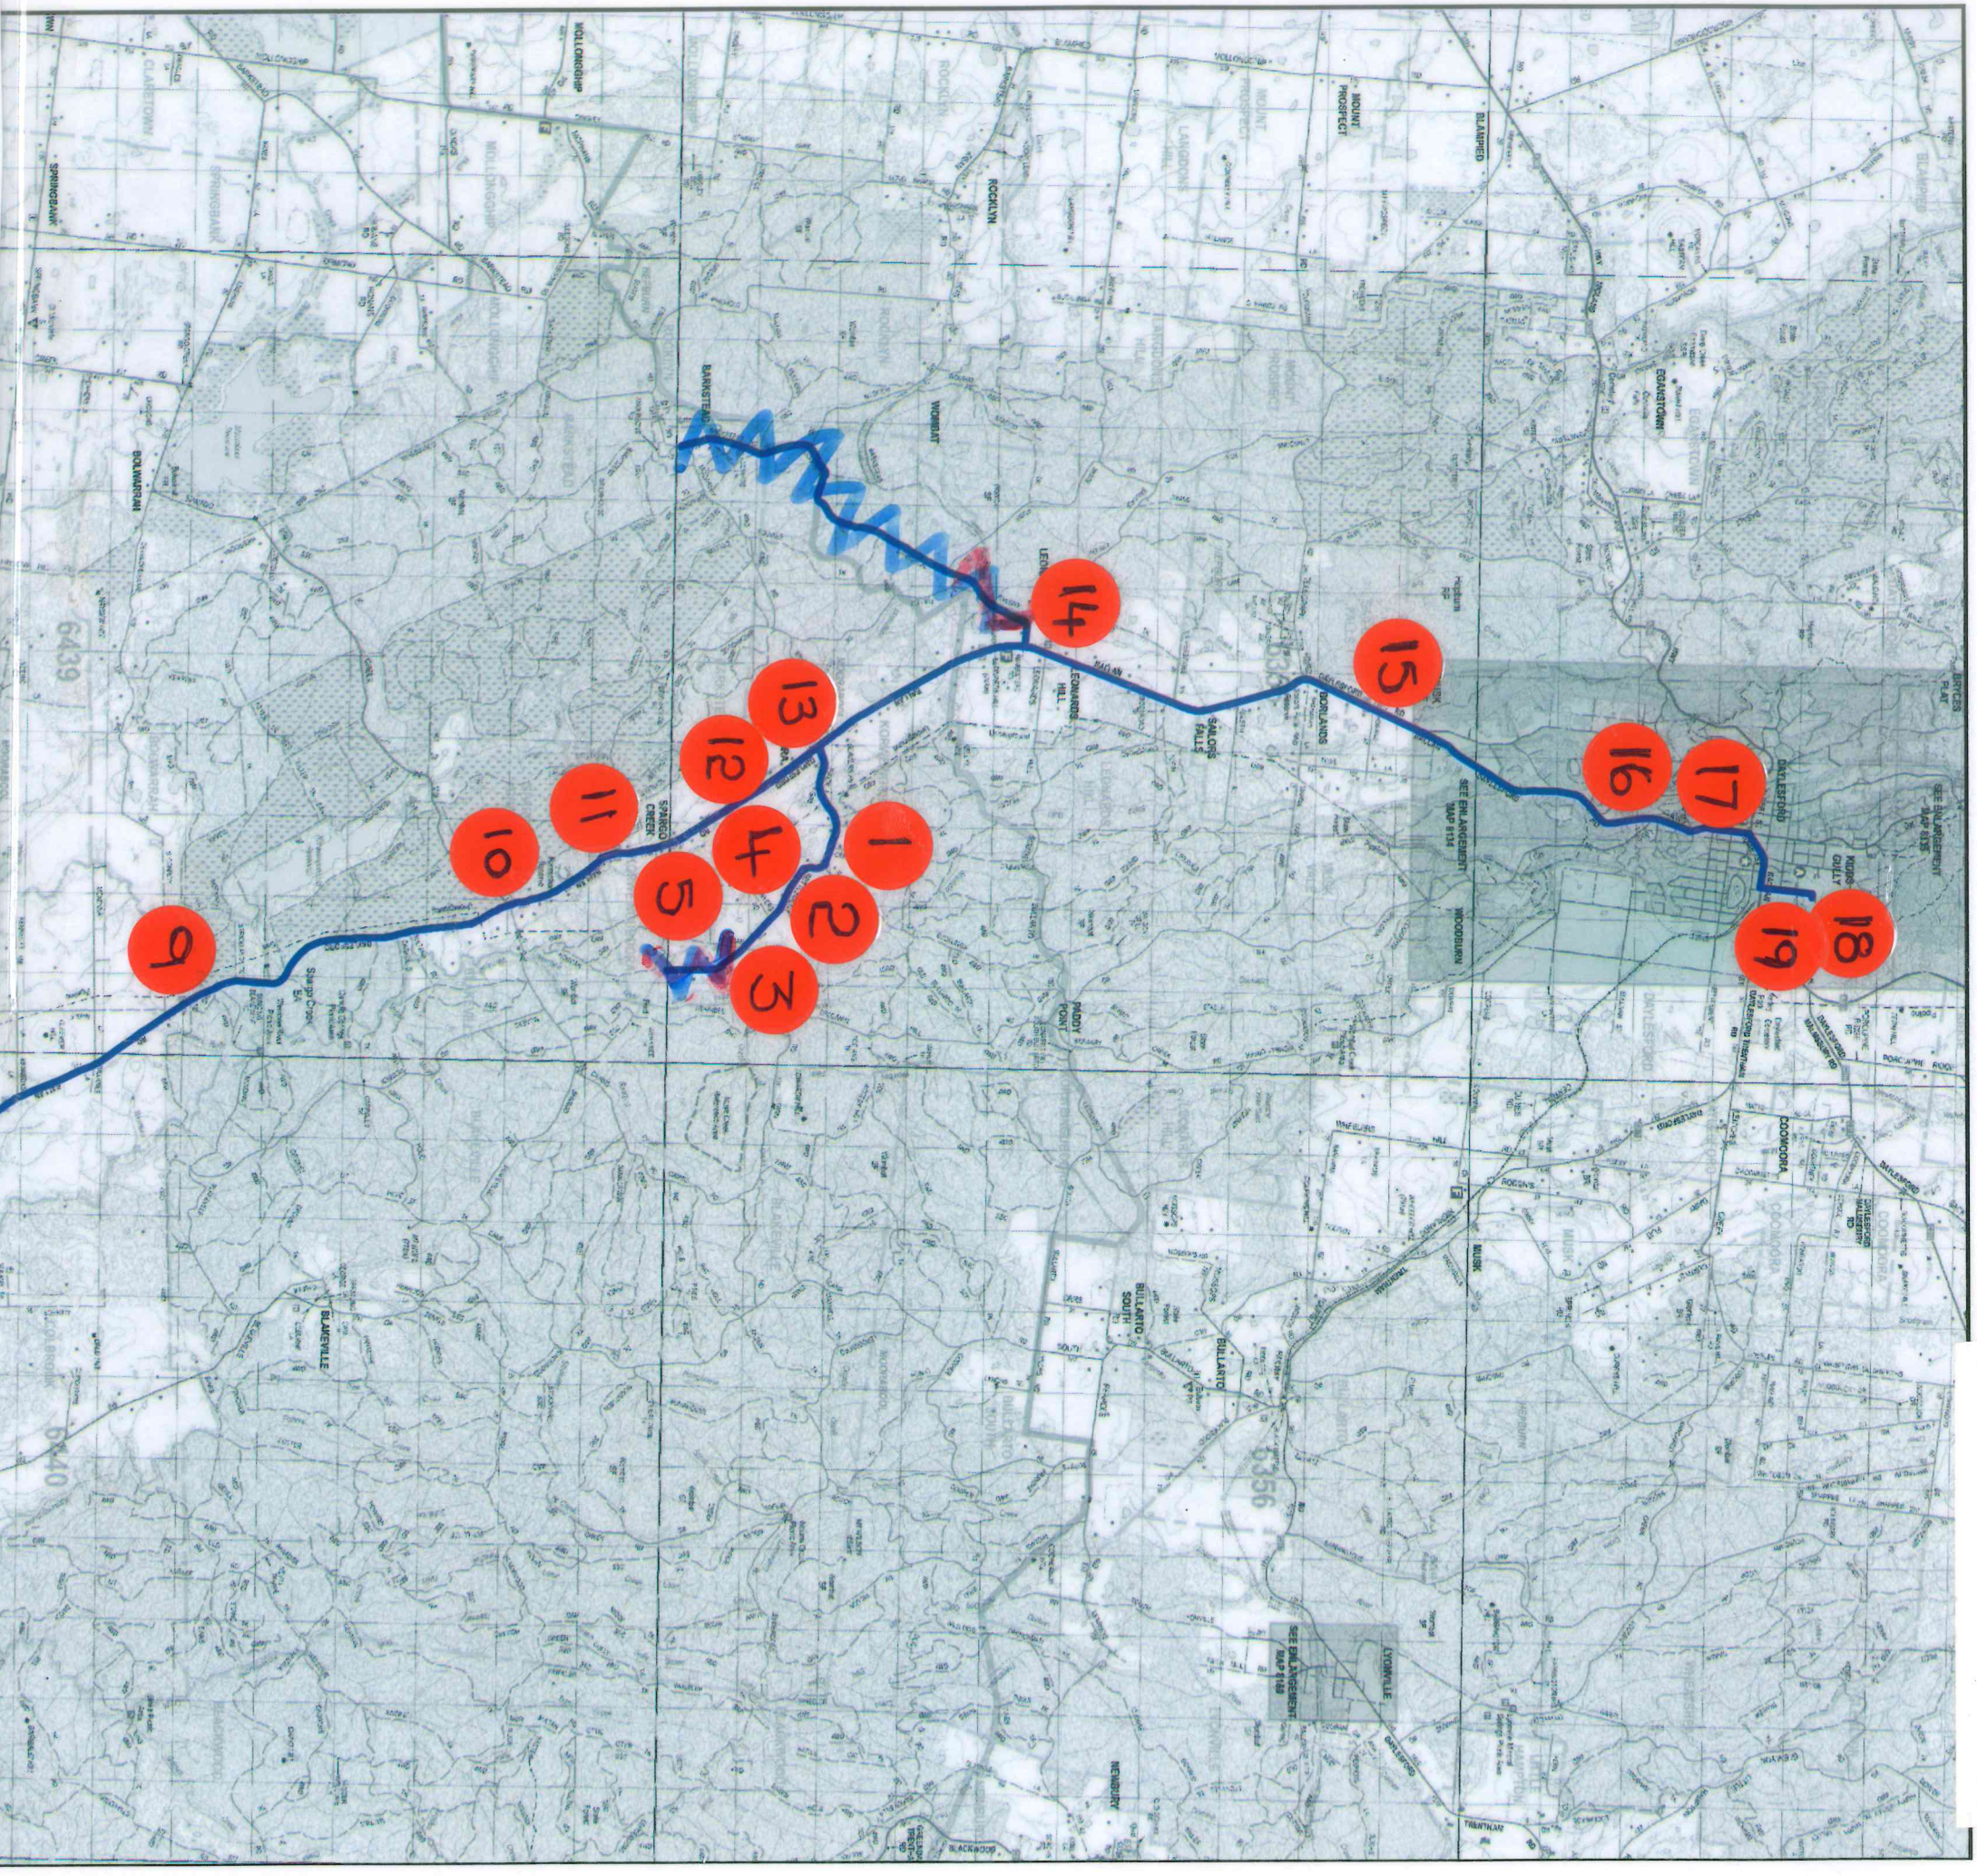

KORWEINGUBOORA

Stop No.	Address	AM Pick Up	PM Drop Off
1	Cnr Back Settlement Rd & Hodges Rd Korweinguboorra	7:47	3:52
2	221 Back Settlement Rd Korweinguboorra	7:49	3:54
3	Cnr Back Settlement Rd & Horgan Tract Korweinguboorra	7:51	3:56
4	1624 Ballan - Daylesford Rd Korweinguboorra	7:56	4:03
5	Calders Lane Korweinguboorra	7:58	4:02
6	60 Ballan - Daylesford Rd Korweinguboorra	8:08	4:14
7	Cnr Fiskan St & Steiglitz Ballan	8:12	4:21
8	Ingliss St Ballan (Opposite Police Station)	8:14	4:19
9	Cnr S Conroy Rd & Ballan-Daylesford Rd Bunding	8:24	4:10
10	Opposite Mineral Springs Hotel Spargo Creek	8:27	4:07
11	1461 Ballan-Daylesford Rd Korweinguboorra	8:30	4:36
12	1667 Ballan-Daylesford Rd Korweinguboorra	8:32	4:01
13	Cnr Ballan-Daylesford Rd & Back Settlement Rd Korweinguboorra	8:34	3:50
14	Leonards Hill Hall Leonards Hill	8:38	3:46
15	Cnr Ballan-Daylesford Rd & Hogs Lane Korweinguboorra	8:42	3:42
16	Victoria Park Ballan-Daylesford Rd Daylesford	8:44	3:40
17	Daylesford Primary School	8:47	
18	Daylesford College	8:50	3:35
19	St Michaels Primary School	8:56	