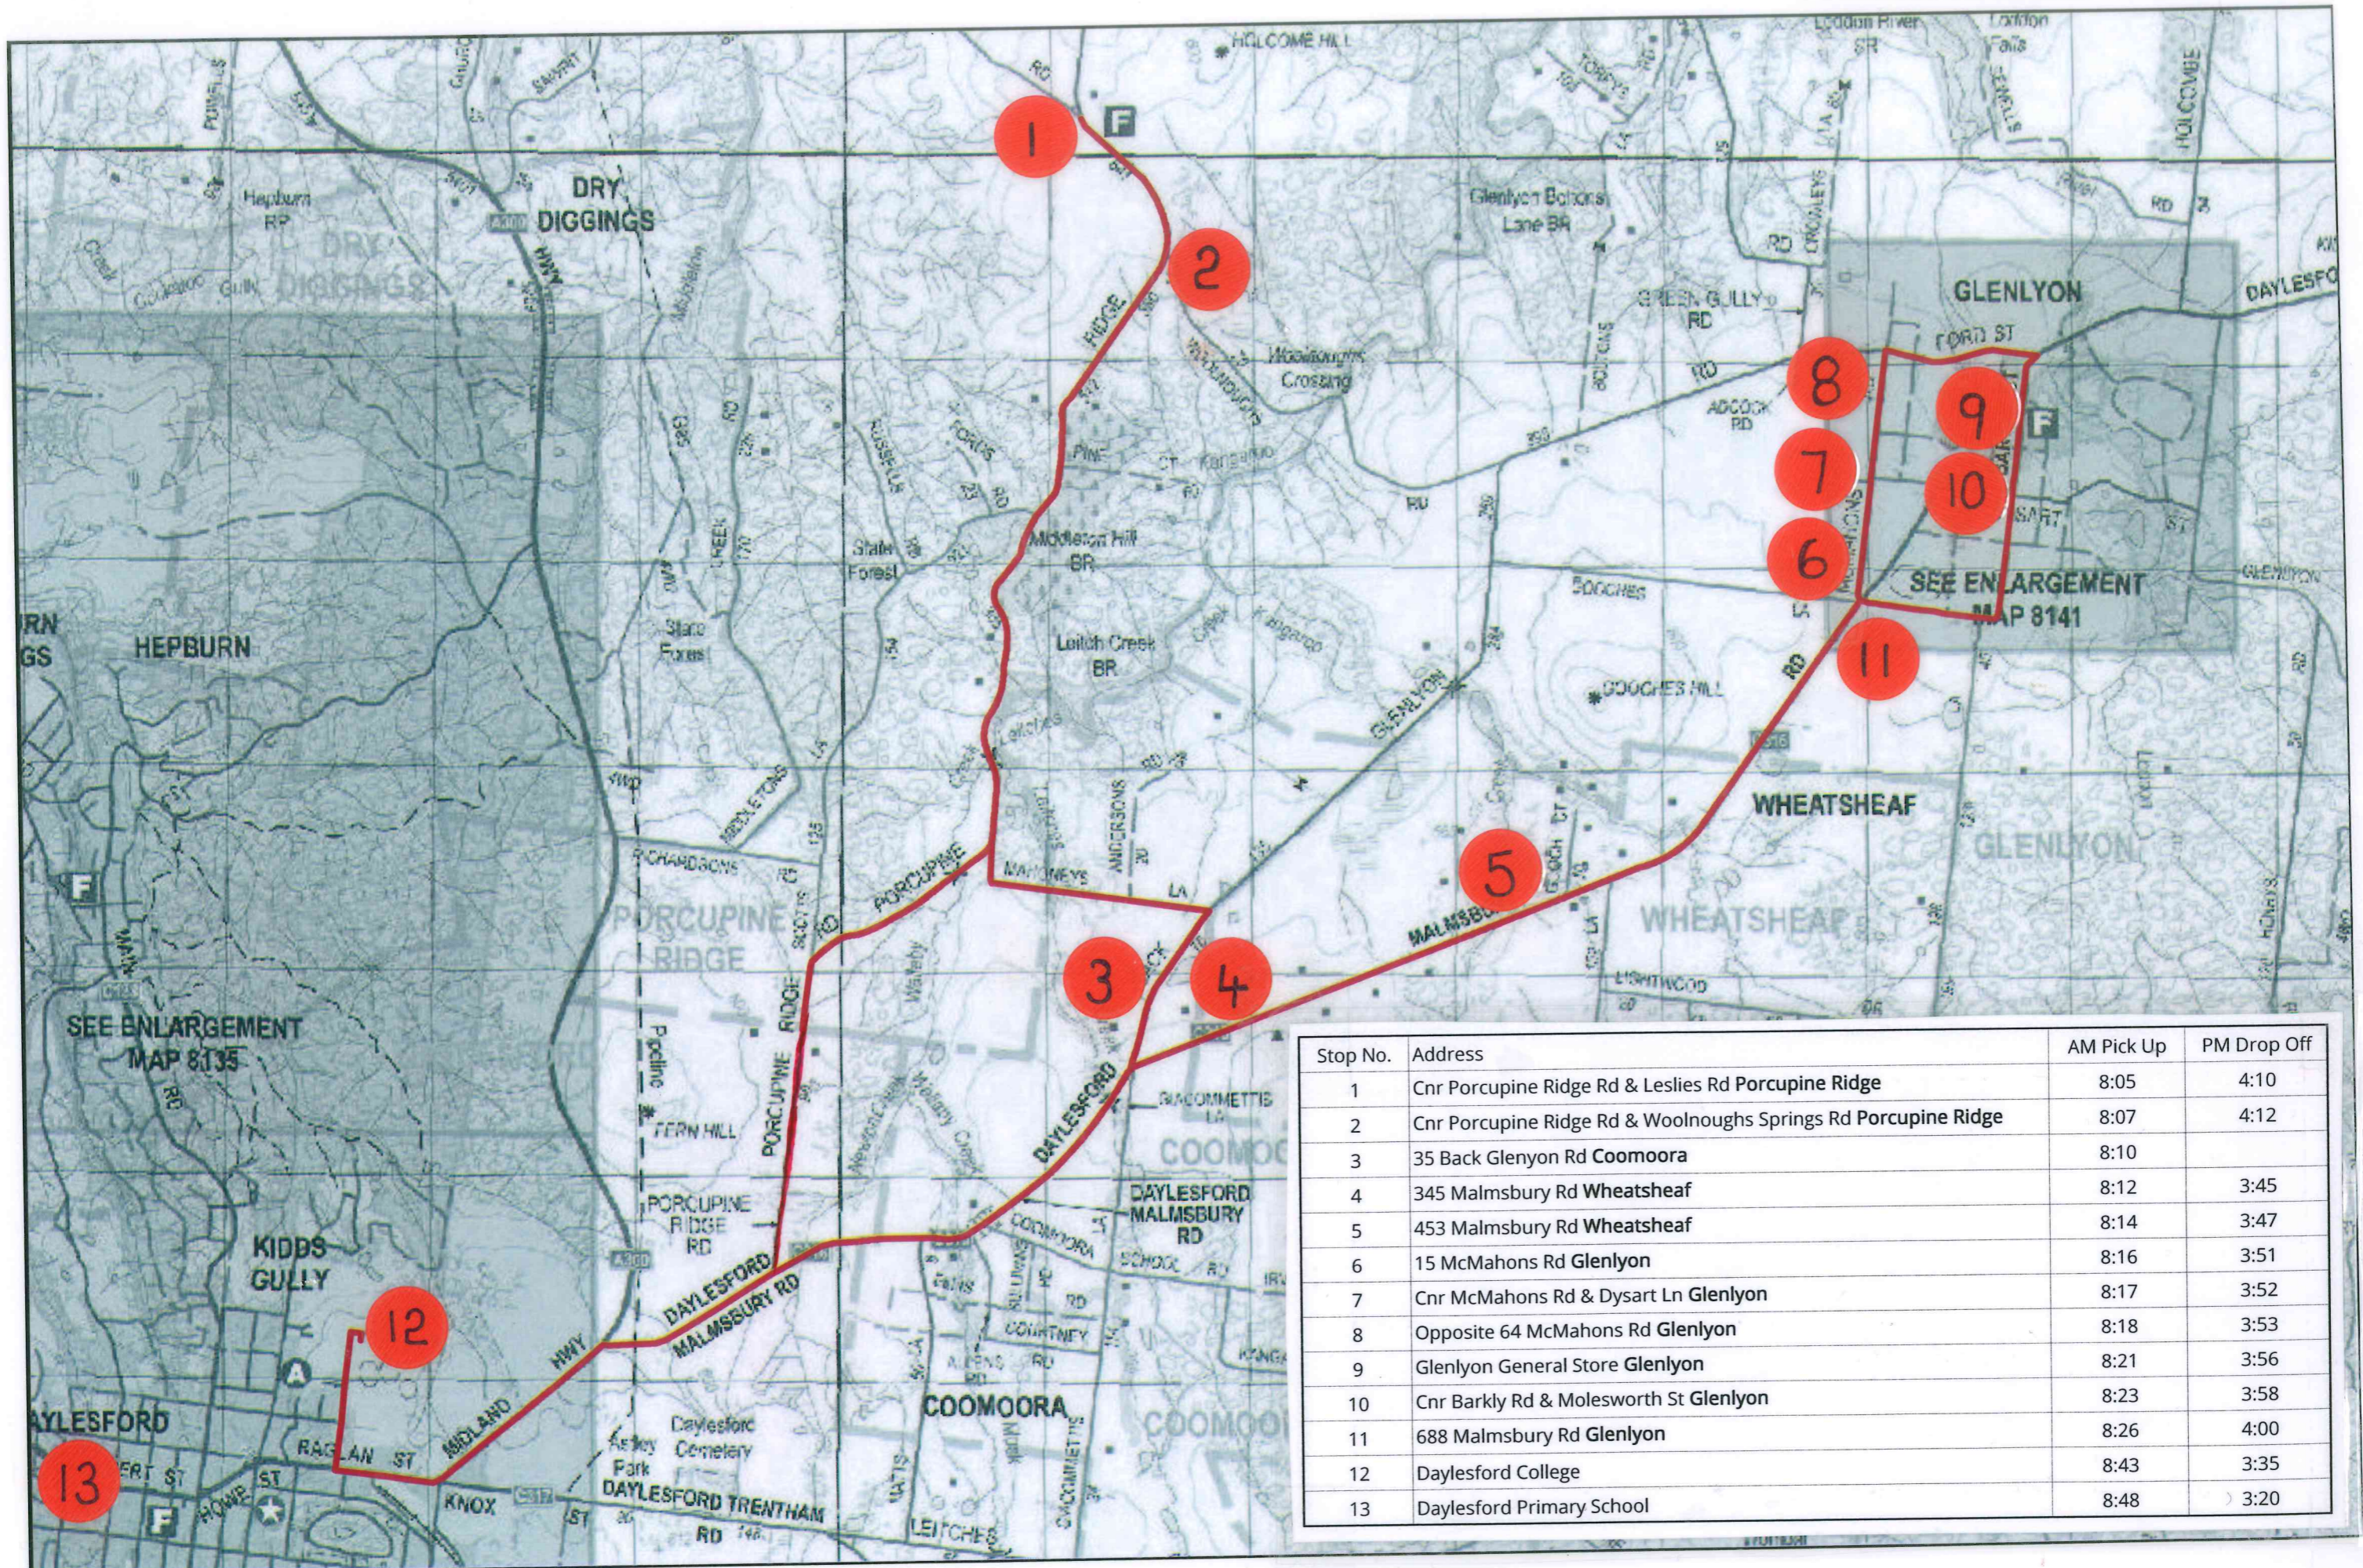

PORCUPINE RIDGE

Stop No.	Address	AM Pick Up	PM Drop Off
1	Cnr Porcupine Ridge Rd & Leslie Rd Porcupine Ridge	8:05	4:10
2	Cnr Porcupine Ridge Rd & Woolnoughs Springs Rd Porcupine Ridge	8:07	4:12
3	35 Back Glenyon Rd Coomoora	8:10	
4	345 Malmsbury Rd Wheatsheaf	8:12	3:45
5	453 Malmsbury Rd Wheatsheaf	8:14	3:47
6	15 McMahons Rd Glenlyon	8:16	3:51
7	Cnr McMahons Rd & Dysart Ln Glenlyon	8:17	3:52
8	Opposite 64 McMahons Rd Glenlyon	8:18	3:53
9	Glenlyon General Store Glenlyon	8:21	3:56
10	Cnr Barkly Rd & Molesworth St Glenlyon	8:23	3:58
11	688 Malmsbury Rd Glenlyon	8:26	4:00
12	Daylesford College	8:43	3:35
13	Daylesford Primary School	8:48	3:20