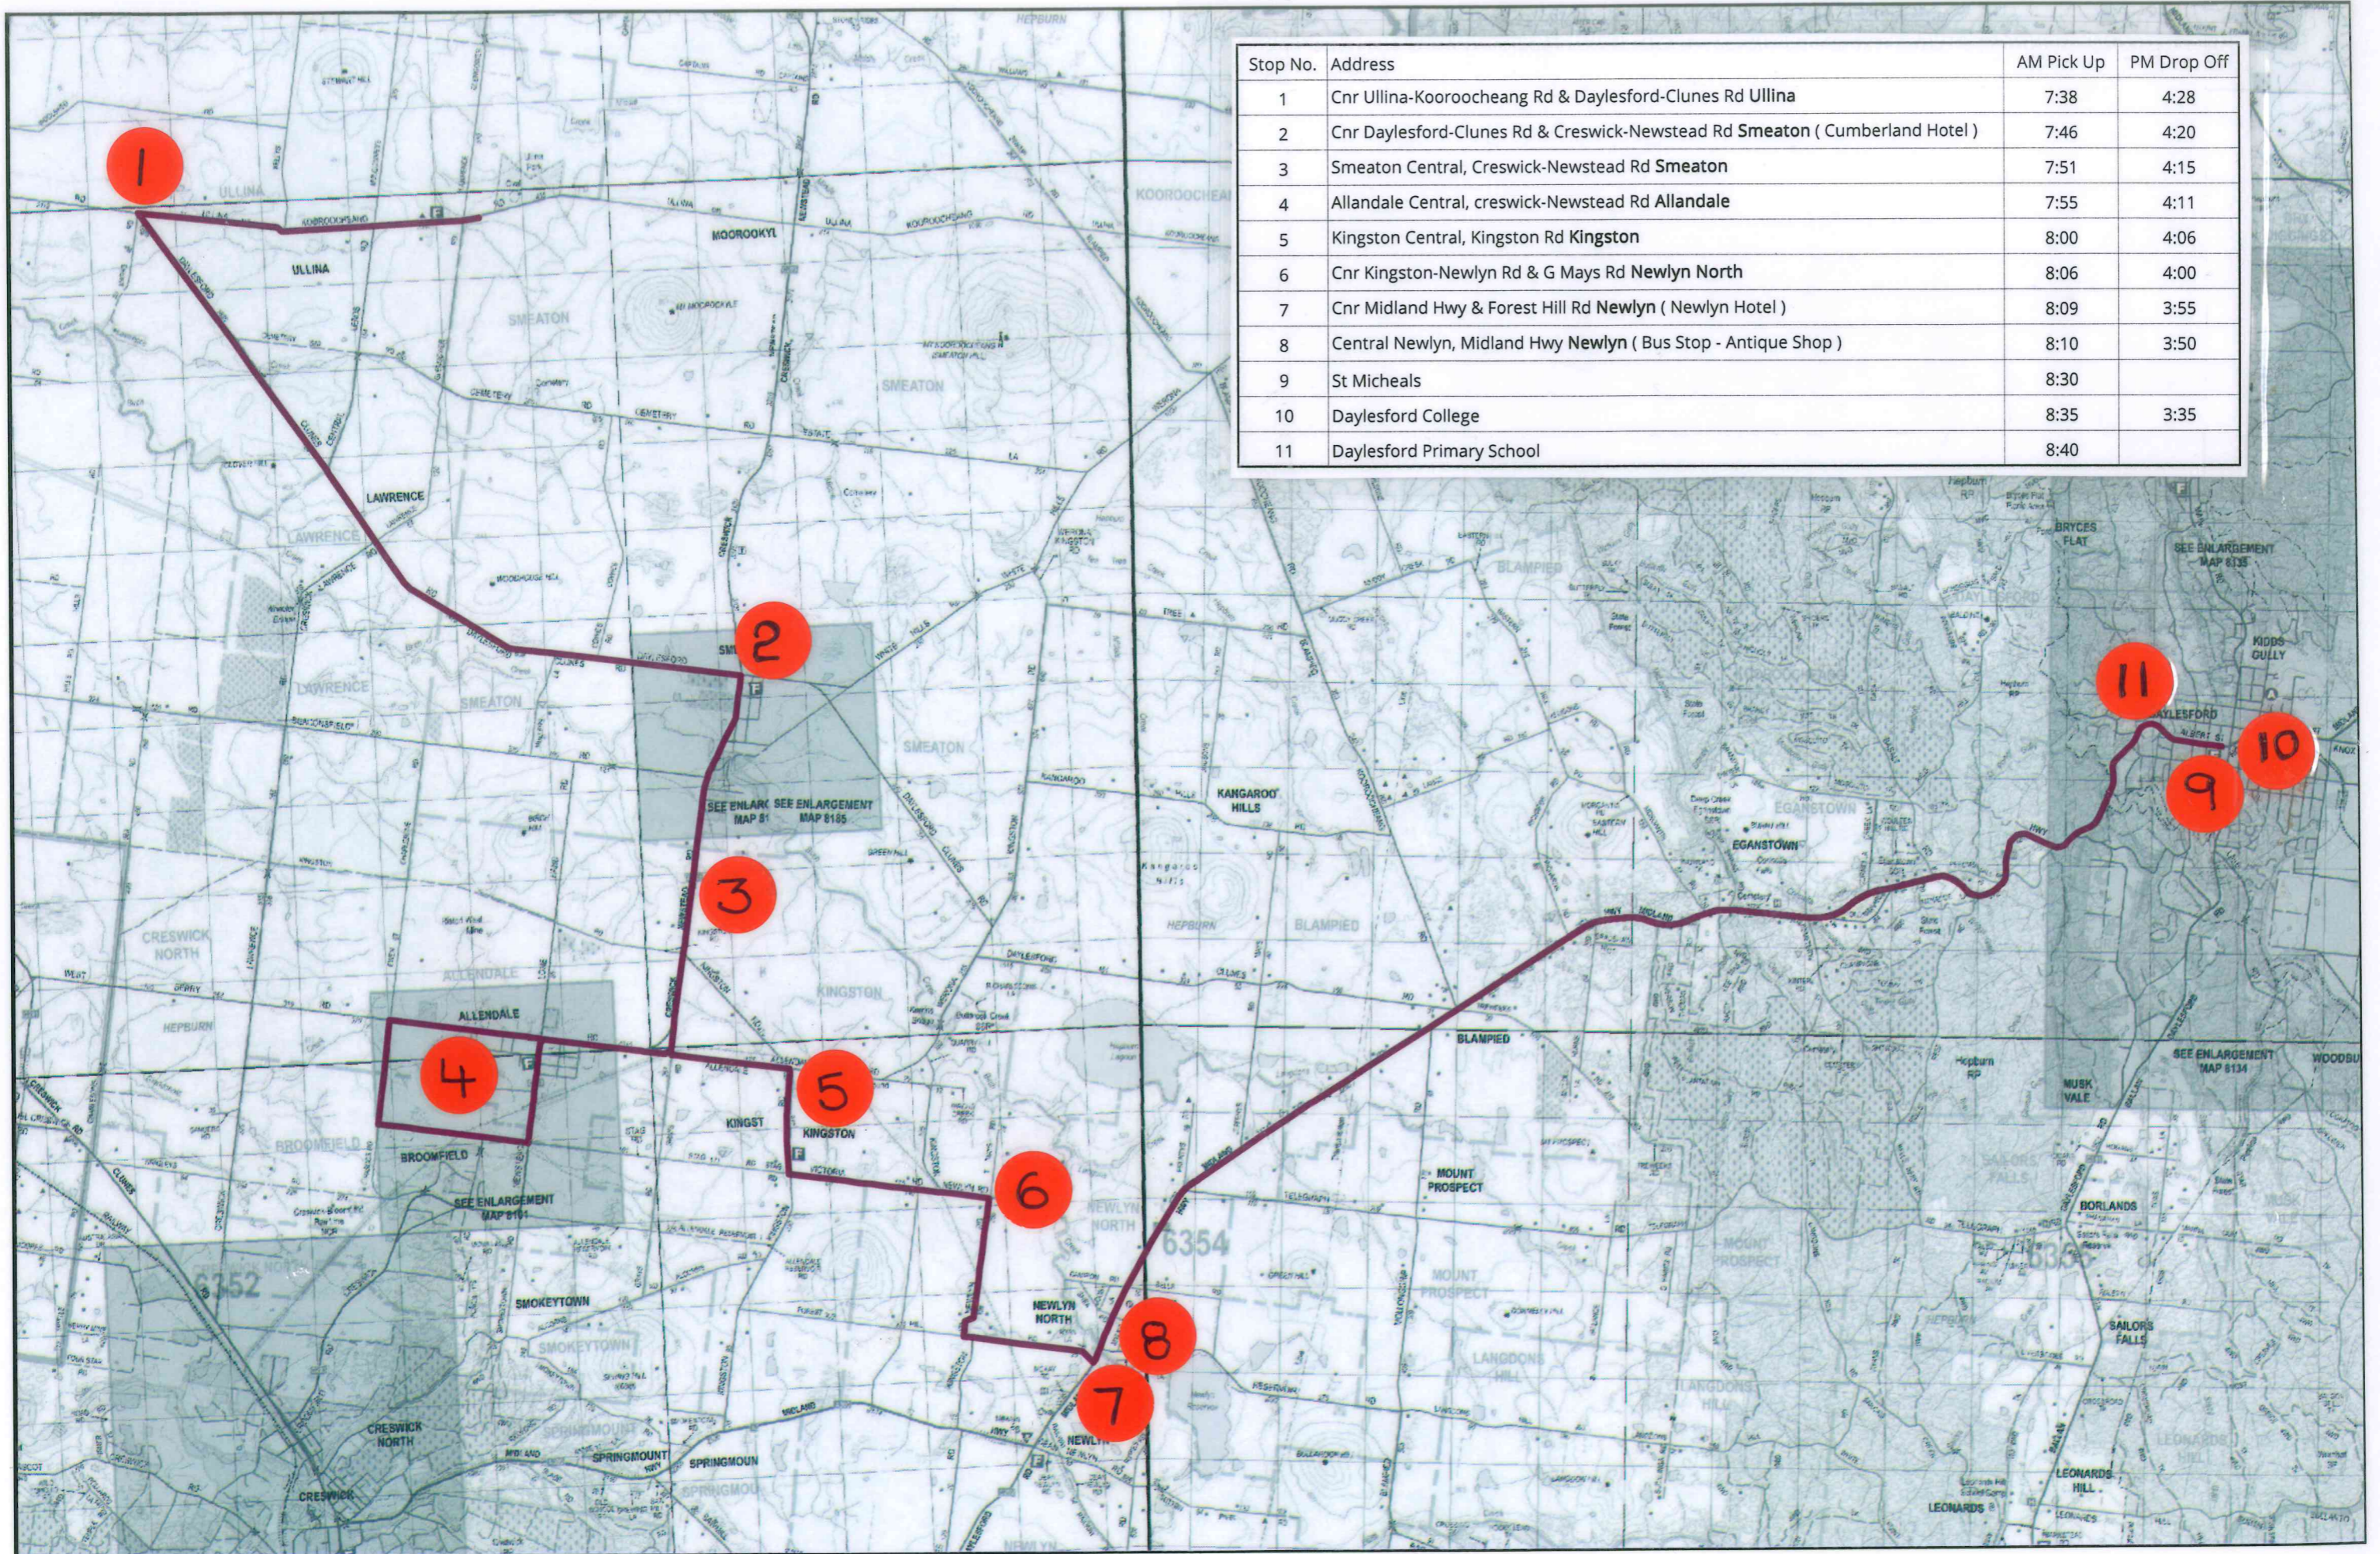

SMEATON

Stop No.	Address	AM Pick Up	PM Drop Off
1	Cnr Ullina-Kooroocheang Rd & Daylesford-Clunes Rd Ullina	7:38	4:28
2	Cnr Daylesford-Clunes Rd & Creswick-Newstead Rd Smeaton (Cumberland Hotel)	7:46	4:20
3	Smeaton Central, Creswick-Newstead Rd Smeaton	7:51	4:15
4	Allandale Central, Creswick-Newstead Rd Allandale	7:55	4:11
5	Kingston Central, Kingston Rd Kingston	8:00	4:06
6	Cnr Kingston-Newlyn Rd & G Mays Rd Newlyn North	8:06	4:00
7	Cnr Midland Hwy & Forest Hill Rd Newlyn (Newlyn Hotel)	8:09	3:55
8	Central Newlyn, Midland Hwy Newlyn (Bus Stop - Antique Shop)	8:10	3:50
9	St Micheals	8:30	
10	Daylesford College	8:35	3:35
11	Daylesford Primary School	8:40	